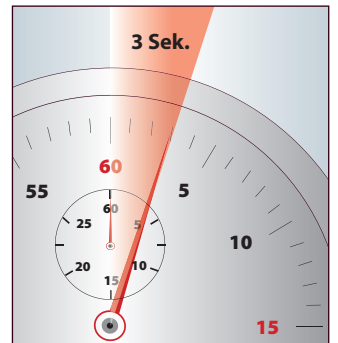

- > Stainless steel inlay
- > High speed water dispenser – Hot water at your fingertips
- > ECO-Save – 50% time savings compared to conventional kettles (energy-saving)
- > 100°C in approx. 3 seconds
- > Variable temperature level (from 45°C to 100°C)
- > Up to 2.2 litre capacity
- > Water tank (removable)
- > Water level indicator with scale
- > Arbitrary amount of water
- > On/off switch
- > 2-color indicator light
- > High stability due to suction feet
- > 220–240 V, 50/60 Hz, 2200–2600 W

Hot water at your fingertips

Tea

Instant noodles

Baby food

Instant coffee

Hot water in approx. 3 seconds

Product:	Art. no:	20" / 40" / HQ-Container:
PC-HWS 1168	501 168	1220 / 2400 / 2950
Colour: Black /	Art. EAN:	Device (W x H x D):
Stainless steel	4 006 160 116 854	165 x 310 x 270 mm
PU:	Export carton EAN:	Packaging (W x H x D):
2	4 006 160 589 658	291 x 335 x 200 mm
Delivery: in early may 2019		